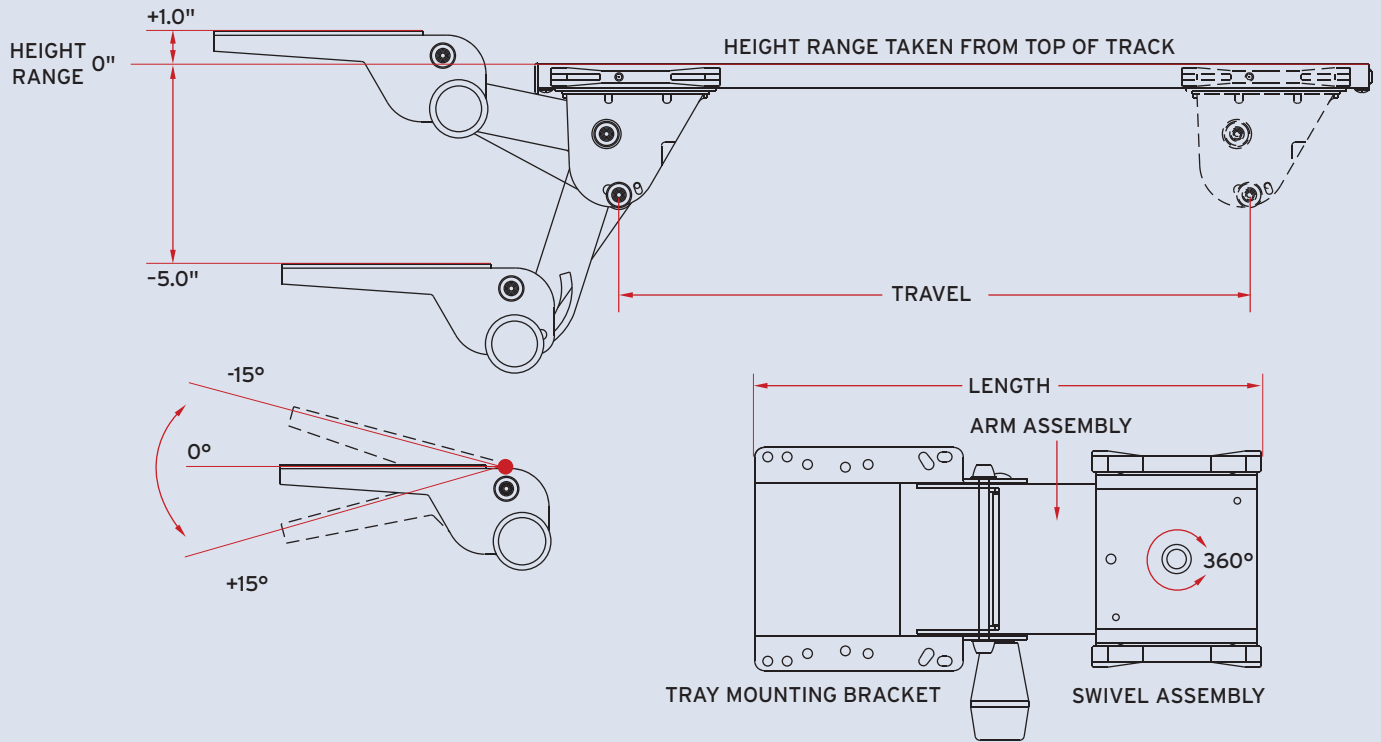

Echo Arm

Even with an entry-level arm, you benefit from all the research and patented technology that only CompX ErgonomX can bring you.

Features

- Soft-touch knob for simultaneous height and tilt adjustment
- Spring-assisted to help counter balance keyboard and tray weight
- Low-profile design
- 360° swivel
- Stores on plastic glide track

Benefits

- Easy to use, all-in-one adjustment
- Easy to position keyboard to precise location
- Provides maximum leg room
- User can move keyboard freely from side to side
- Frees up space in front of desk

Echo Arm

Finish: Black wrinkle paint
Code Compliance: Exceeds ANSI/BIFMA standards

5700 series

| Model | Height Range | Tilt | Length | Travel | Track size | Track style | Weight |
|---------|---------------|-----------|--------|--------|------------|---------------|---------|
| 5733M17 | +1.0" / -5.0" | -15°/+15° | 14.5" | 12.1" | 17.00" | plastic glide | 8.0 lbs |
| 5733M21 | +1.0" / -5.0" | -15°/+15° | 14.5" | 16.1" | 21.75" | plastic glide | 8.3 lbs |