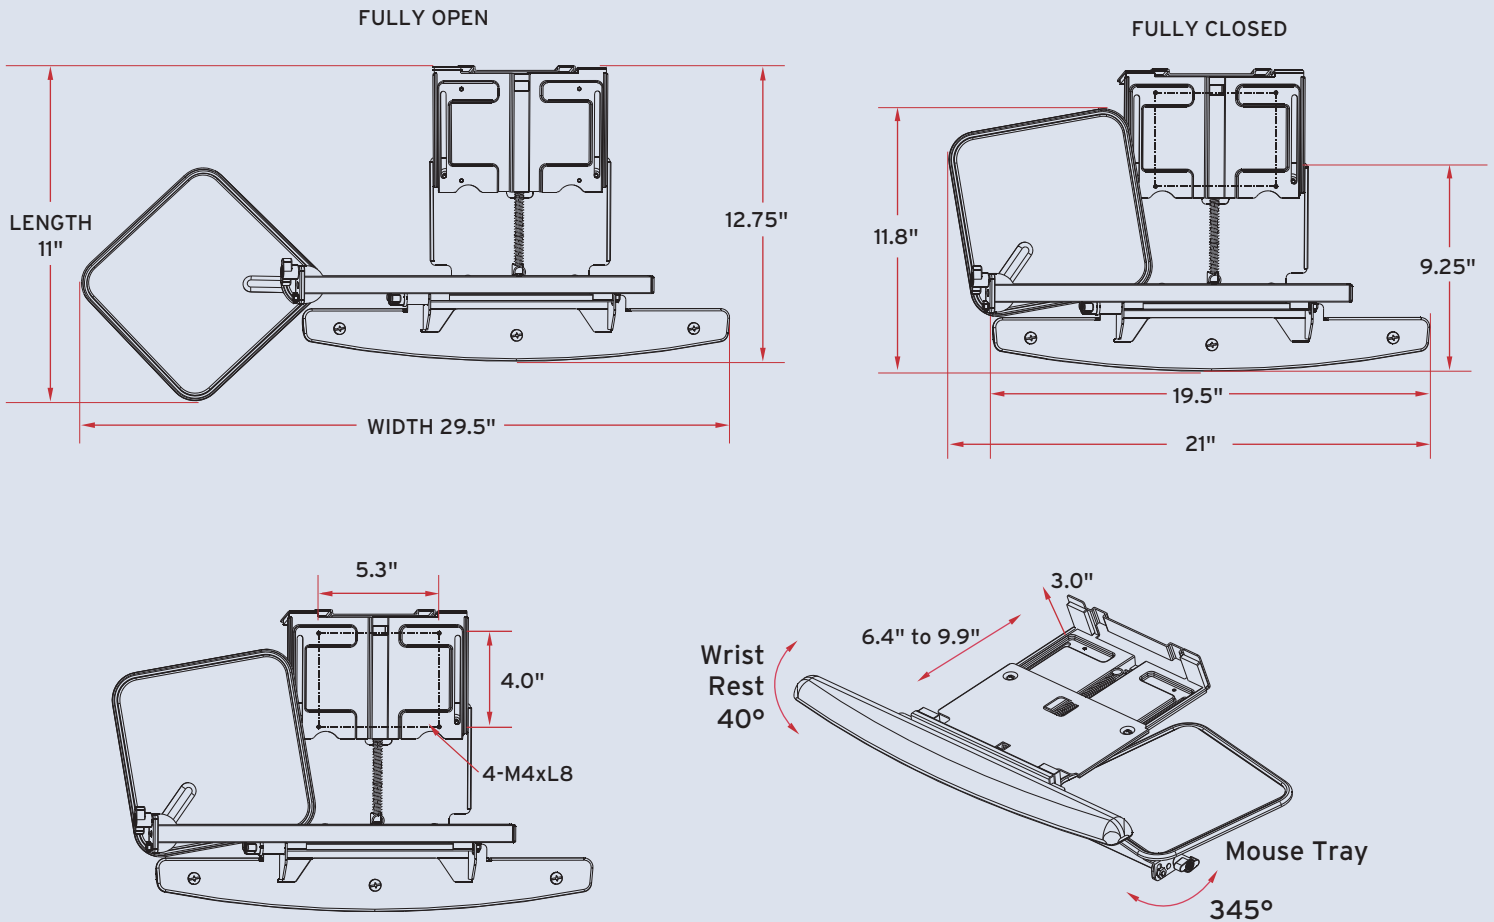

Economy Clamp Tray

The CompX Economy Clamp Tray is a spring-loaded mechanism to allow for quick and easy keyboard mounting. A height and tilt adjustable gel wrist support allows for proper wrist positioning while typing. This fully integrated keyboard system includes a mouse support which has tilt and swivel capabilities

Features

- Steel construction for keyboard and attachable swivel/tilt mouse tray
- Height and tilt adjustable gel wrist rest (lycra covering)
- Design accommodates most keyboards
- Ergonomic design with many adjustment features
- Unobtrusive with no bulky platform

Benefits

- Provides the support you need in a solid durable design
- Allows you to find the perfect ergonomic position
- Very versatile, even if you upgrade or change keyboards
- You can adjust it for your specific requirements
- An elegant, simple solution

Economy Clamp Tray

Finish: Black paint

C625 model

Model	Width Range	Length Range	Height	Material	Mouse Tray	Wrist Rest
C625	21" / 29.5"	9.25" / 12.75"	3.0"	steel	tilt & swivel	included

Ancillary Products: