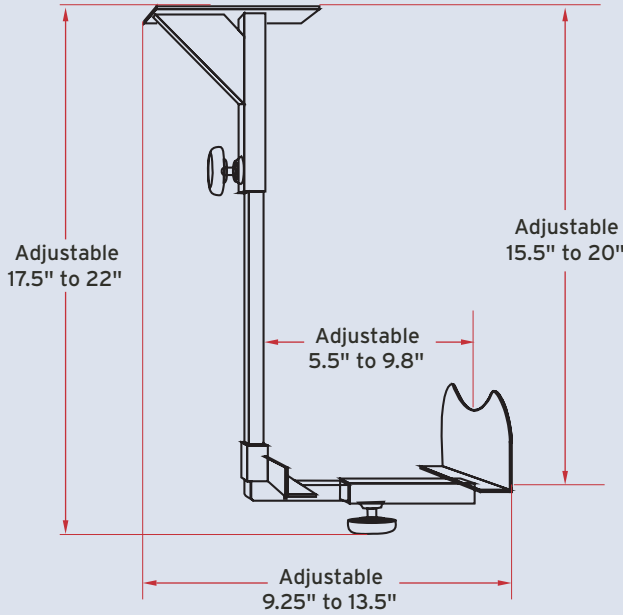

Economy CPU Holder

The Economy CPU holder is the solution for those individuals on a fixed budget such as students and small companies. It mounts easily to the underside of the work surface and is adjustable to either a vertical or horizontal position.

Features

- Mounts easily under the work surface
- Adjustable to either a vertical or horizontal position
- Inexpensive
- Adjustable width (5.5" to 9.8") and height (15.5" to 20.0")

Benefits

- Stores safely under the desk and off the floor
- Can be used for various models of CPUs
- Perfect for those on fixed budgets
- Can be customized to each workstation

Vertical Configuration

Horizontal Configuration

Economy CPU Holder

Finish: Black paint
Code Compliance: Exceeds ANSI/BIFMA standards

C730 series

Model	Height Range	Width Range	Storage	Weight
C730 (Vertical)	15.5" / 20"	5.5" / 9.8"	fixed	7 lbs
(Horizontal)	7.3" / 11.3"	13.8" / 18.8"	fixed	7 lbs