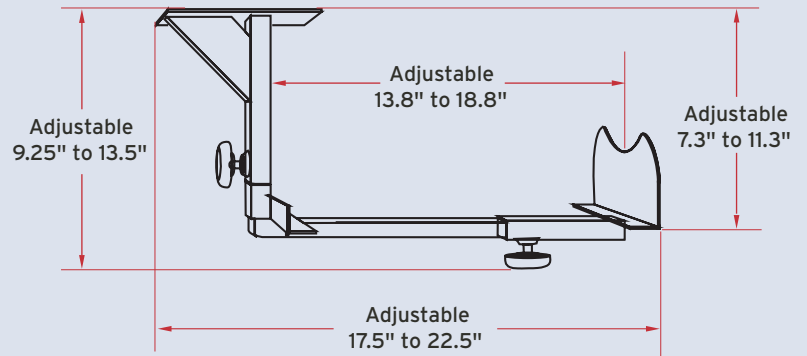

Features

- Mounts easily under the work surface
- Adjustable to either a vertical or horizontal position
- Inexpensive
- Adjustable width (5.5" to 9.8") and height (15.5" to 20.0")

Benefits

- Stores safely under the desk and off the floor
- Can be used for various models of CPUs
- Perfect for those on fixed budgets
- Can be customized to each workstation

Vertical Configuration

Horizontal Configuration

Economy CPU Holder

Finish: Black paint
Code Compliance: Exceeds ANSI/BIFMA standards

C730 series

Model	Height Range	Width Range	Storage	Weight
C730 (Vertical)	15.5" / 20"	5.5" / 9.8"	fixed	7 lbs
(Horizontal)	7.3" / 11.3"	13.8" / 18.8"	fixed	7 lbs