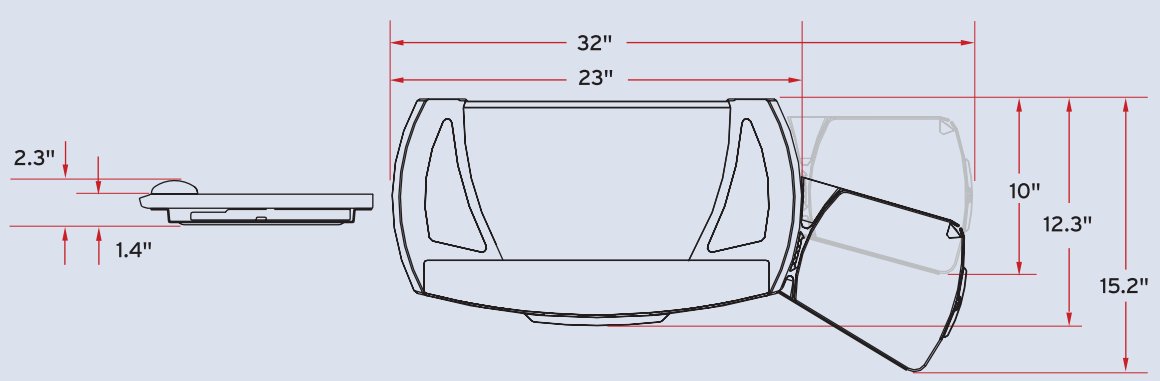

Harmony Tray

Finish: ABS plastic
Code Compliance: Exceeds ANSI/BIFMA standards

6530 series

Model	Width	Material	Color	Mouse Tray	Wrist Rest
6531D	23"	ABS plastic	black	sliding	included
6530D	23"	ABS plastic	black	none	included

1. **Ancillary Products:**
2. •Harmony is the perfect complement to the Maestro and Ovation arms
   - •Compatible with most CompX ErgonomX arms
   - •Use with CompX ErgonomX CPU holders
   - •For flat panel displays, specify the Concerto flat panel support system

Notes: 1. Weight = packaged shipping weight per unit. 2. Specifications are subject to change without notice.

CompX ErgonomX – A global leader in ergonomic office solutions

CompX ErgonomX is a single-source supplier of a complete line of highly engineered ergonomic products for the office, including adjustable keyboard support mechanisms, adjustable secondary surface supports, CPU holders, laptop supports and monitor supports. Our global sourcing team ensures we deliver the highest value products at a range of very competitive price points.

Our leadership in design and engineering is supported by our reliable and personal customer service. This is a key element to our ongoing success and is treated as a number one priority. Together, our teams have just one goal - achieving complete customer satisfaction.

CompX ErgonomX
501 Manitou Drive, Kitchener
Ontario, Canada N2C 1L2
www.compXergonomX.com

Phone 1.866.521.8028
Fax 519.748.4783
ergo@compXnet.com