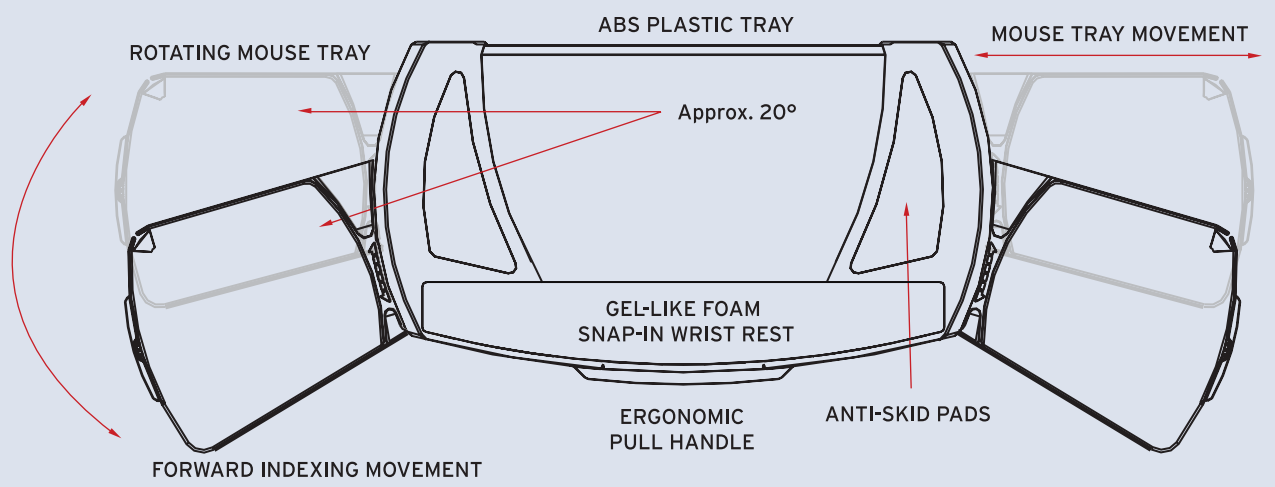

Harmony Tray

Harmony is a premium keyboard tray that features a sliding mouse deck that easily adjusts for left and right hand use, and accommodates wave-style keyboards. Harmony is the perfect complement to the Maestro and Ovation arms.

Features

- Ergonomically shaped, stable, low-profile tray
- Anti-skid grip strips
- Sliding mousing surface has three forward index positions
- Mousing surface adjusts easily from side to side for right and left-hand usage.
- Built-in cable manager and fence
- Plug in foam-gel wrist rest
- Flexible design accommodates equipment change
- Universal mounting pattern
- Ergonomic pull handle

Benefits

- Provides the support you need in an aesthetically pleasing design
- Strips prevent keyboard slippage
- Adjust mousing within neutral reach zone for better ergonomic posture
- Perfect for multiple users
- Prevents mouse from slipping off tray
- Offers gentle support, easy-to-clean wrinkle finish and wear resistant material
- Fits most wave style keyboards including Microsoft Natural™
- Attaches to all CompX Keyboard arms
- Eases keyboard monitor movement into and out of storage